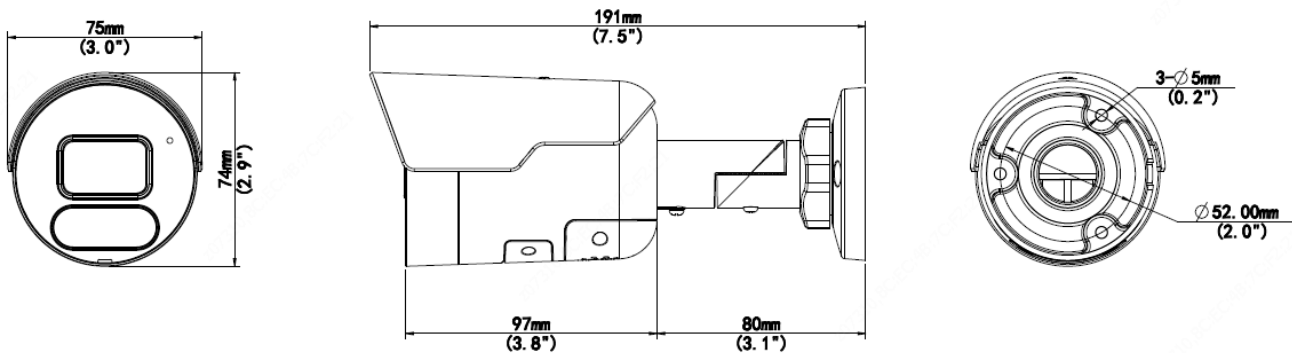

## Key Features

- High quality image with 8MP, 1/2.7" CMOS sensor
- 8MP (3840\*2160)@20fps; 5MP (3072\*1728)@30/25fps; 4MP (2560\*1440)@30/25fps; 2MP (1920\*1080) @30/25fps
- Ultra 265, H.265, H.264, MJPEG
- Smart intrusion prevention, include cross line, intrusion, enter area, leave area detection
- Based on target classification, smart intrusion prevention significantly reduce false alarm caused by leaves, birds and lights etc., accurately focus on human and, motor vehicle and non-motor vehicle
- Intelligent People Flow Counting and Crowd Density Monitoring
- 120dB true WDR technology enables clear image in strong light scene
- Support 9:16 Corridor Mode
- Built-in Mic
- Built-in Speaker
- Smart IR, up to 30m (98ft) IR distance
- Supports 256 G Micro SD card
- IP67 protection

	FCC (FCC CFR 47 part15 B, ANSI C63.4-2014)
Safety	CE LVD (EN 62368-1:2014+A11:2017) CB (IEC 62368-1:2014) UL (UL 62368-1, 2nd Ed., Issue Date: 2014-12-01)
Environment	CE-RoHS (2011/65/EU;(EU)2015/863); WEEE (2012/19/EU); Reach (Regulation (EC) No 1907/2006)
Protection	IP67 (IEC 60529:1989+AMD1:1999+AMD2:2013)
<b>General</b>	
Power	DC 12V±25%, PoE (IEEE 802.3af)
	Power consumption: Max 10.5W
Power Interface	Ø 5.5mm coaxial power plug
Dimensions (L x W x H)	191x 75 x 74mm (7.5" x 3.0" x 2.9")
Weight	0.41kg (0.90lb)
Material	Metal
Working Environment	-30°C ~ 60°C (-22°F ~ 140°F), Humidity: ≤95% RH (non-condensing)
Storage Environment	-30°C ~ 60°C (-22°F ~ 140°F), Humidity: ≤95% RH (non-condensing)
Surge Protection	4KV
Reset Button	Support

## Dimensions