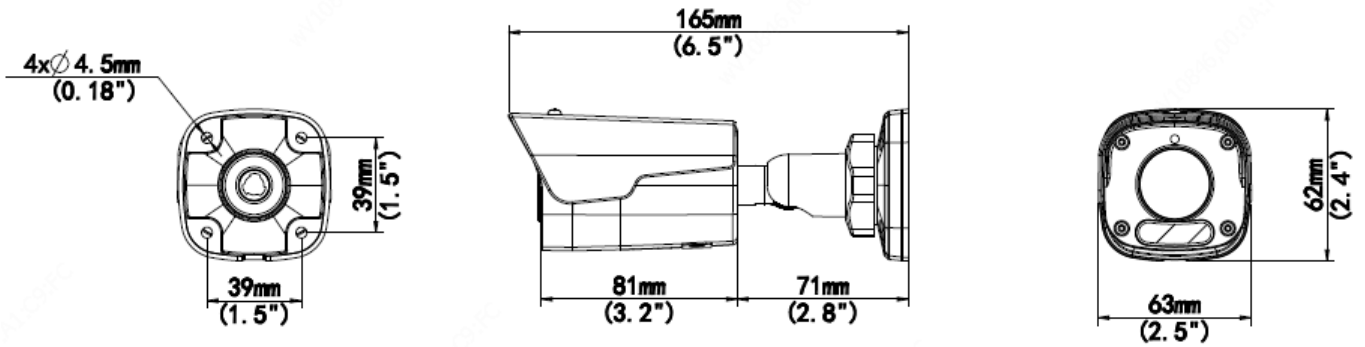

## Camera

Sensor	1/2.7", 2.0 megapixel, progressive scan, CMOS				
Lens	2.8mm@F2.0		4.0mm@F2.0		
DORI Distance	Lens (mm)	Detect (m)	Observe (m)	Recognize (m)	Identify (m)
	2.8	42.0	16.8	8.4	4.2
	4.0	60.0	24.0	12.0	6.0
Angle of View (H)	112.9°		91.2°		
Angle of View (V)	59.1°		47.9°		
Angle of View (O)	121.2°		95.9°		
Adjustment Angle	Pan: 0° ~ 360°		Tilt: 0° ~ 90°		Rotate: 0° ~ 360°
Shutter	Auto/Manual, 1 ~ 1/100000s				
Minimum Illumination	Colour: 0.01Lux ( F2.0, AGC ON) 0Lux with IR				
Day/Night	IR-cut filter with auto switch (ICR)				
Digital Noise Reduction	2D/3D DNR				
S/N	>52dB				
IR Range	Up to 30m (98ft) IR range				
Wavelength	850nm				
IR On/Off Control	Auto/Manual				
Defog	Digital Defog				
WDR	120dB				

## Dimensions