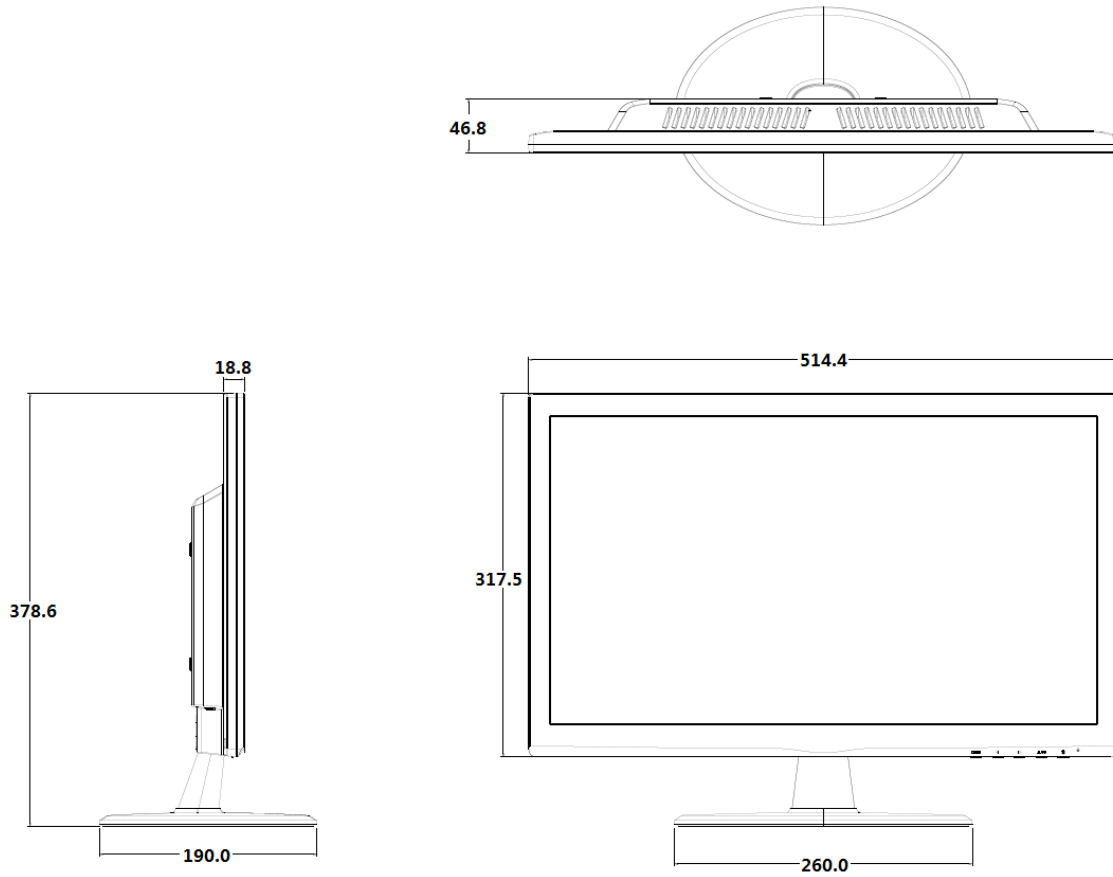

22" LED FHD Monitor

MW3222-F

Key Features

- True color display
- Resolution is up to at 1920×1080
- Wide view of field:170°(H)/ 160°(V)
- Specific menu design, which is simple to operate
- Support 7*24 working and lower power consumption
- Adaptively recognize signal
- VESA stand bracket
- Support multiply language

Specifications

| | |
|-----------------------|--|
| Model | MW3222-F |
| Display | |
| Display Type: | LED Backlight |
| Screen Size | 21.5" |
| Pixel Pitch(mm) | 0.248× 0.248 |
| Max Resolution | 1920×1080 |
| Brightness | 250 cd/m ² |
| Contrast | 1000:1 |
| Response Time | 5ms |
| color | 16.7M |
| Viewing Angle | Horizontal 170°, Vertical 160° |
| Interface | |
| VGA | 1 |
| HDMI | 1 |
| Audio In | 1 |
| Audio | |
| Audio Input | 1, 3.5 mm mini-jack |
| Speaker | 2x2W |
| OSD | |
| Multi- Language | 11 (English, French, German, Italian, Simplified Chinese, Traditional Chinese, Korean, Japanese, Espanola, Portuguese, Russian) |
| Mounting | |
| VESA | 100mm x 100mm |
| General | |
| Power supply | AC 100~240V, 50~60Hz |
| Consumption | <30 W(on) <0.5 W(Standby) |
| Operation Temperature | 5°C ~ 40 °C |
| Operating Humidity | 20%~80% (No Condensation) |
| Storage Temperature | -20°C ~ 60°C |
| Storage Humidity | 10%~85% (No Condensation) |
| Dimension (W×H×D) | 514.4 mm × 378.6 mm × 190mm |
| Weight: | Net Weight:3.4Kg Gross Weight:4.5Kg |
| Accessory | |
| Standard | HDMI cable, Power cable, Pedestal, Quick Guide |
| Optional | Hanging bracket |

Appearance

Dimensions

Interfaces

| | |
|-----------------|----------|
| ①AC power input | ②HDMI |
| ③VGA | ④LINE IN |

Building No.10, Wanlun Science Park, Jiangling Road 88, Binjiang District, Hangzhou, Zhejiang, China