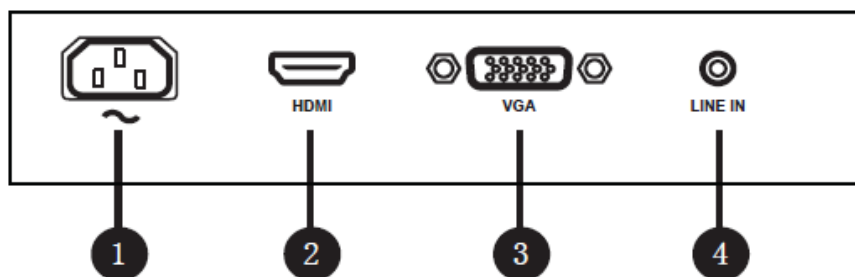

Specifications

| | |
|-----------------------|--|
| Model | MW3222-F |
| Display | |
| Display Type: | LED Backlight |
| Screen Size | 21.5" |
| Pixel Pitch(mm) | 0.248× 0.248 |
| Max Resolution | 1920×1080 |
| Brightness | 250 cd/m ² |
| Contrast | 1000:1 |
| Response Time | 5ms |
| color | 16.7M |
| Viewing Angle | Horizontal 170°, Vertical 160° |
| Interface | |
| VGA | 1 |
| HDMI | 1 |
| Audio In | 1 |
| Audio | |
| Audio Input | 1, 3.5 mm mini-jack |
| Speaker | 2x2W |
| OSD | |
| Multi- Language | 11 (English, French, German, Italian, Simplified Chinese, Traditional Chinese, Korean, Japanese, Espanola, Portuguese, Russian) |
| Mounting | |
| VESA | 100mm x 100mm |
| General | |
| Power supply | AC 100~240V, 50~60Hz |
| Consumption | <30 W(on) <0.5 W(Standby) |
| Operation Temperature | 5°C ~ 40 °C |
| Operating Humidity | 20%~80% (No Condensation) |
| Storage Temperature | -20°C ~ 60°C |
| Storage Humidity | 10%~85% (No Condensation) |
| Dimension (W×H×D) | 514.4 mm × 378.6 mm × 190mm |
| Weight: | Net Weight:3.4Kg Gross Weight:4.5Kg |
| Accessory | |
| Standard | HDMI cable, Power cable, Pedestal, Quick Guide |
| Optional | Hanging bracket |

Appearance

Dimensions

Interfaces

| | |
|-----------------|----------|
| ①AC power input | ②HDMI |
| ③VGA | ④LINE IN |

Building No.10, Wanlun Science Park, Jiangling Road 88, Binjiang District, Hangzhou, Zhejiang, China